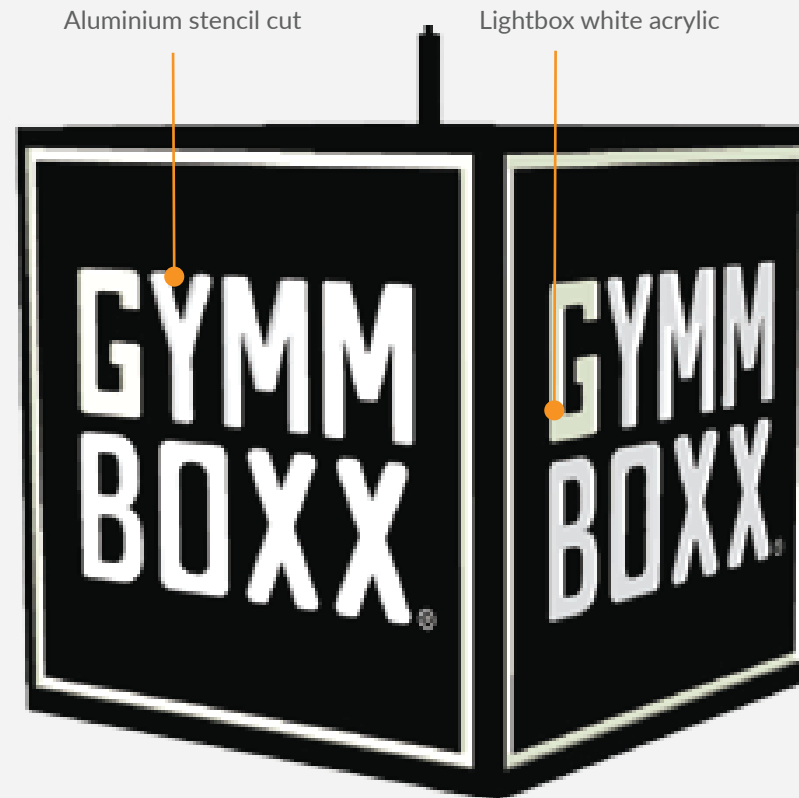

# STUDY CASE

we**design**

The customer already had their corporate branding, so our job was to take their design and turn it into signage that perfectly reflects the GYMBOXX brand.

The customer was supplied with detailed schematics showing each sign's dimension and overall appearance, before we proceeded with fabrication.