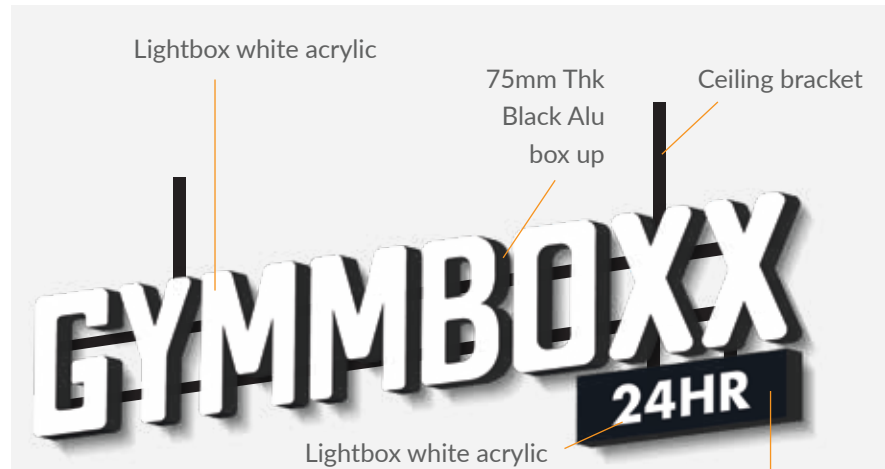

# STUDY CASE

we**design**

The customer already had their corporate branding, so our job was to take their design and turn it into signage that perfectly reflects the GYMBOXX brand.

The customer was supplied with detailed schematics showing each sign's dimension and overall appearance, before we proceeded with fabrication.