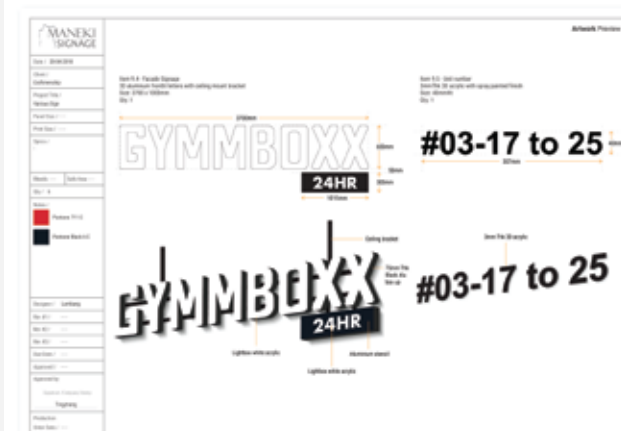

# STUDY CASE

we**design**

The customer already had their corporate branding, so our job was to take their design and turn it into signage that perfectly reflects the GYMBOXX brand.

The customer was supplied with detailed schematics showing each sign's dimension and overall appearance, before we proceeded with fabrication.

# STUDY CASE